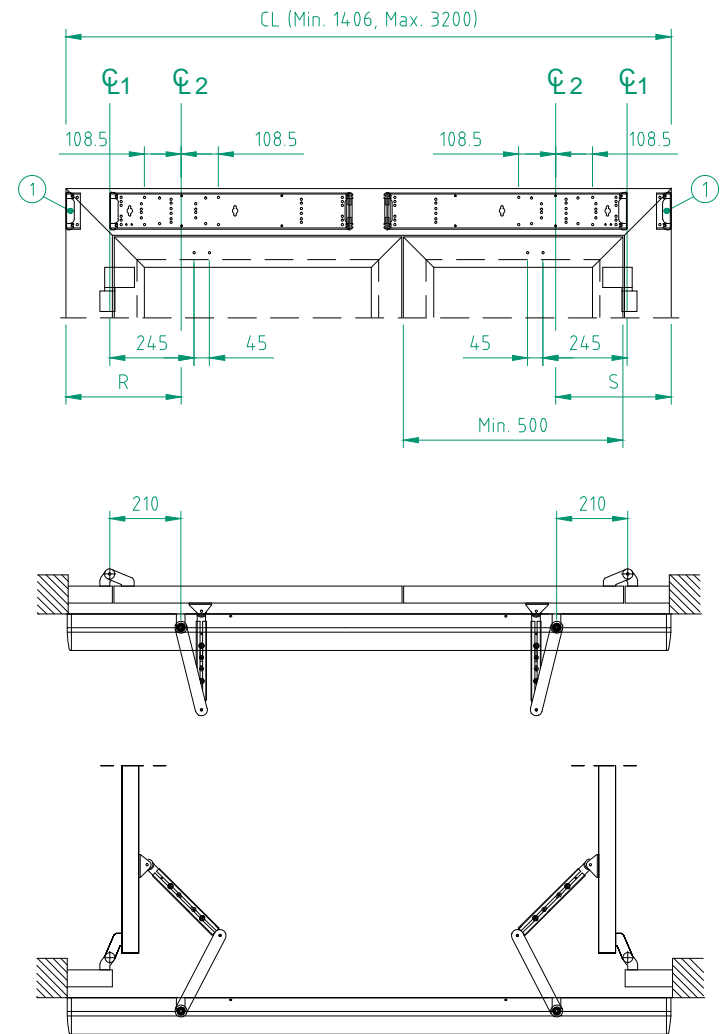

| | | | |
|-----|--|-----|----|
| CL1 | Hinges | | |
| CL2 | Operator drive shaft | | |
| A | Reveal max. 130mm | 48 | 0 |
| | Optional max. 400mm | 68 | 20 |
| 1 | Cable inlet | 98 | 50 |
| 2 | Reinforcements required in door leaf and at fixing holes | 118 | 70 |

Note! State CL, R and S when ordering

Customer:

Ref:

Door id:

Date:

Project No:

Sign:

ASSA ABLOY PowerSwing - 2
 Full length cover
 Arm system PUSH
 Swing door operator

ASSA ABLOY

7.0

173839-en