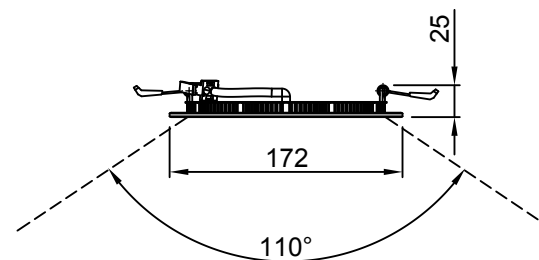

Rated voltage 12VDC±0.3V
 Rated power 5W
 Colour temp. 3000 K°
 Lifetime ≥30000 hours
 Luminous flux 350 lm

Distance (m)	Beam (m)	Lux
1	0,76 X 0,71	155
2	1,51 X 1,42	39

Rated voltage 12VDC±0.3V
 Rated power 12W
 Colour temp. 3000 K°
 Lifetime ≥30000 hours
 Luminous flux 960 lm

Distance (m)	Beam (Øm)	Lux
1	3	265
2	6	66

Customer:

Ref:

Door id:

Date:

Project No:

Sign:

Revolving door
 ASSA ABLOY UniTurn -42
 LED Lamp, Article No. 1016979
 LED Panel, Article No. 1702890